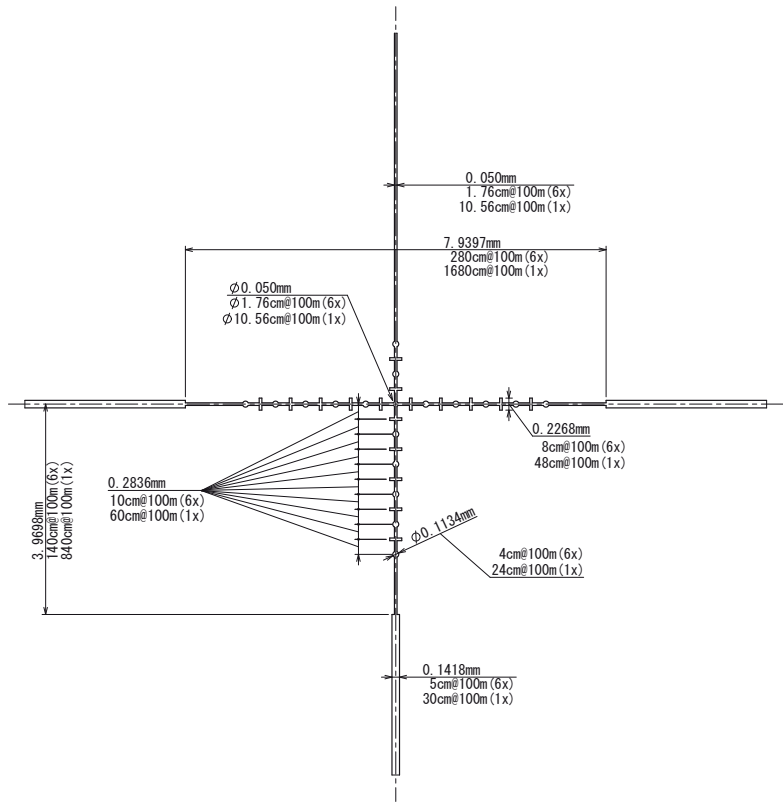

FACTSHEET

Ballistic turret for all Delta Optical Titanium HD* riflescopes. **DO: 2970**

It allows the user to set and mark projectile trajectory corrections for any 4 distances when shooting at long distances.

The turret is easy to use and enables quick corrections, e.g. after changing ammunition or moving the riflescope to another weapon unit.

Included is a ZeroLock ring for setting the turret lock for the riflescope's zeroing point.

* not compatible with Titanium HD 4-24x50 model with replaceable turrets.

5:1

A 15:1